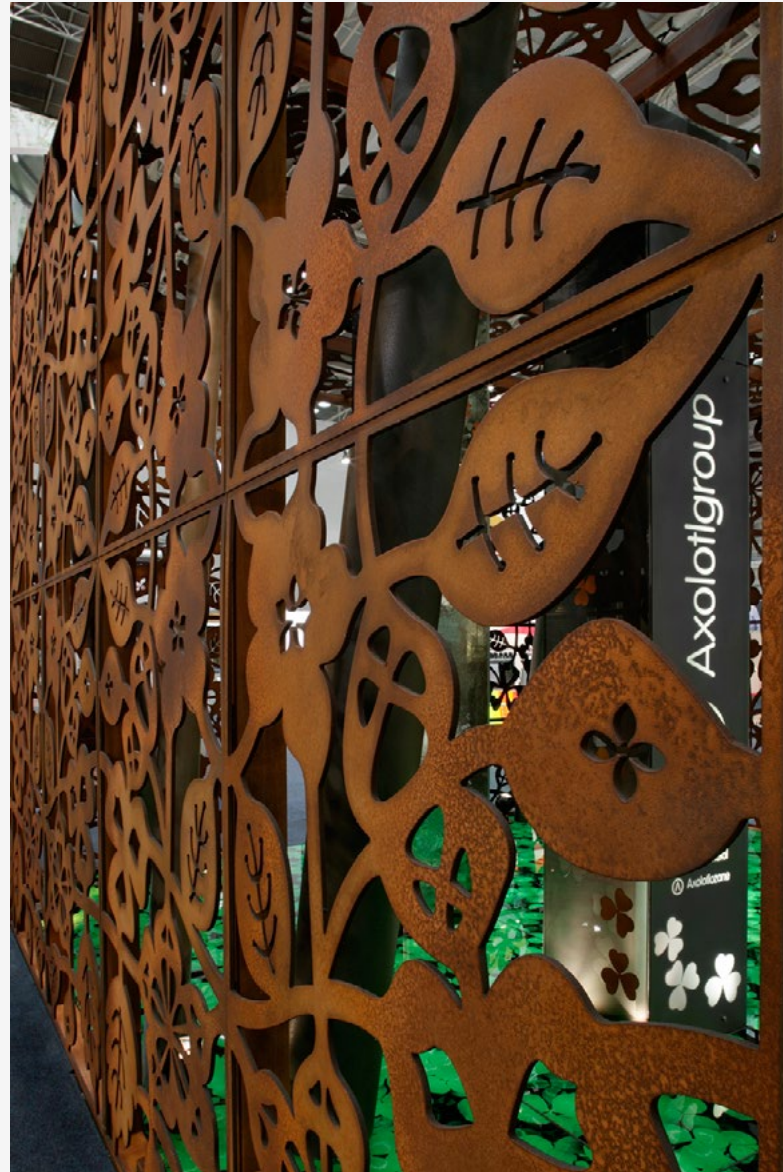

Melbourne Central

Woven Screen

DesignEX 2010

DesignEX 2010

DesignEX 2008

DesignEX 2008

exhibitions	flooring	balustrades	garden art	signage	screens	kitchens	sculpture	counters	feature walls	garage doors	doors	facades
Eb	Fl	Bl	Ga	Sg	Sn	Kt	Sc	Cn	Fw	Gd	Do	Fc