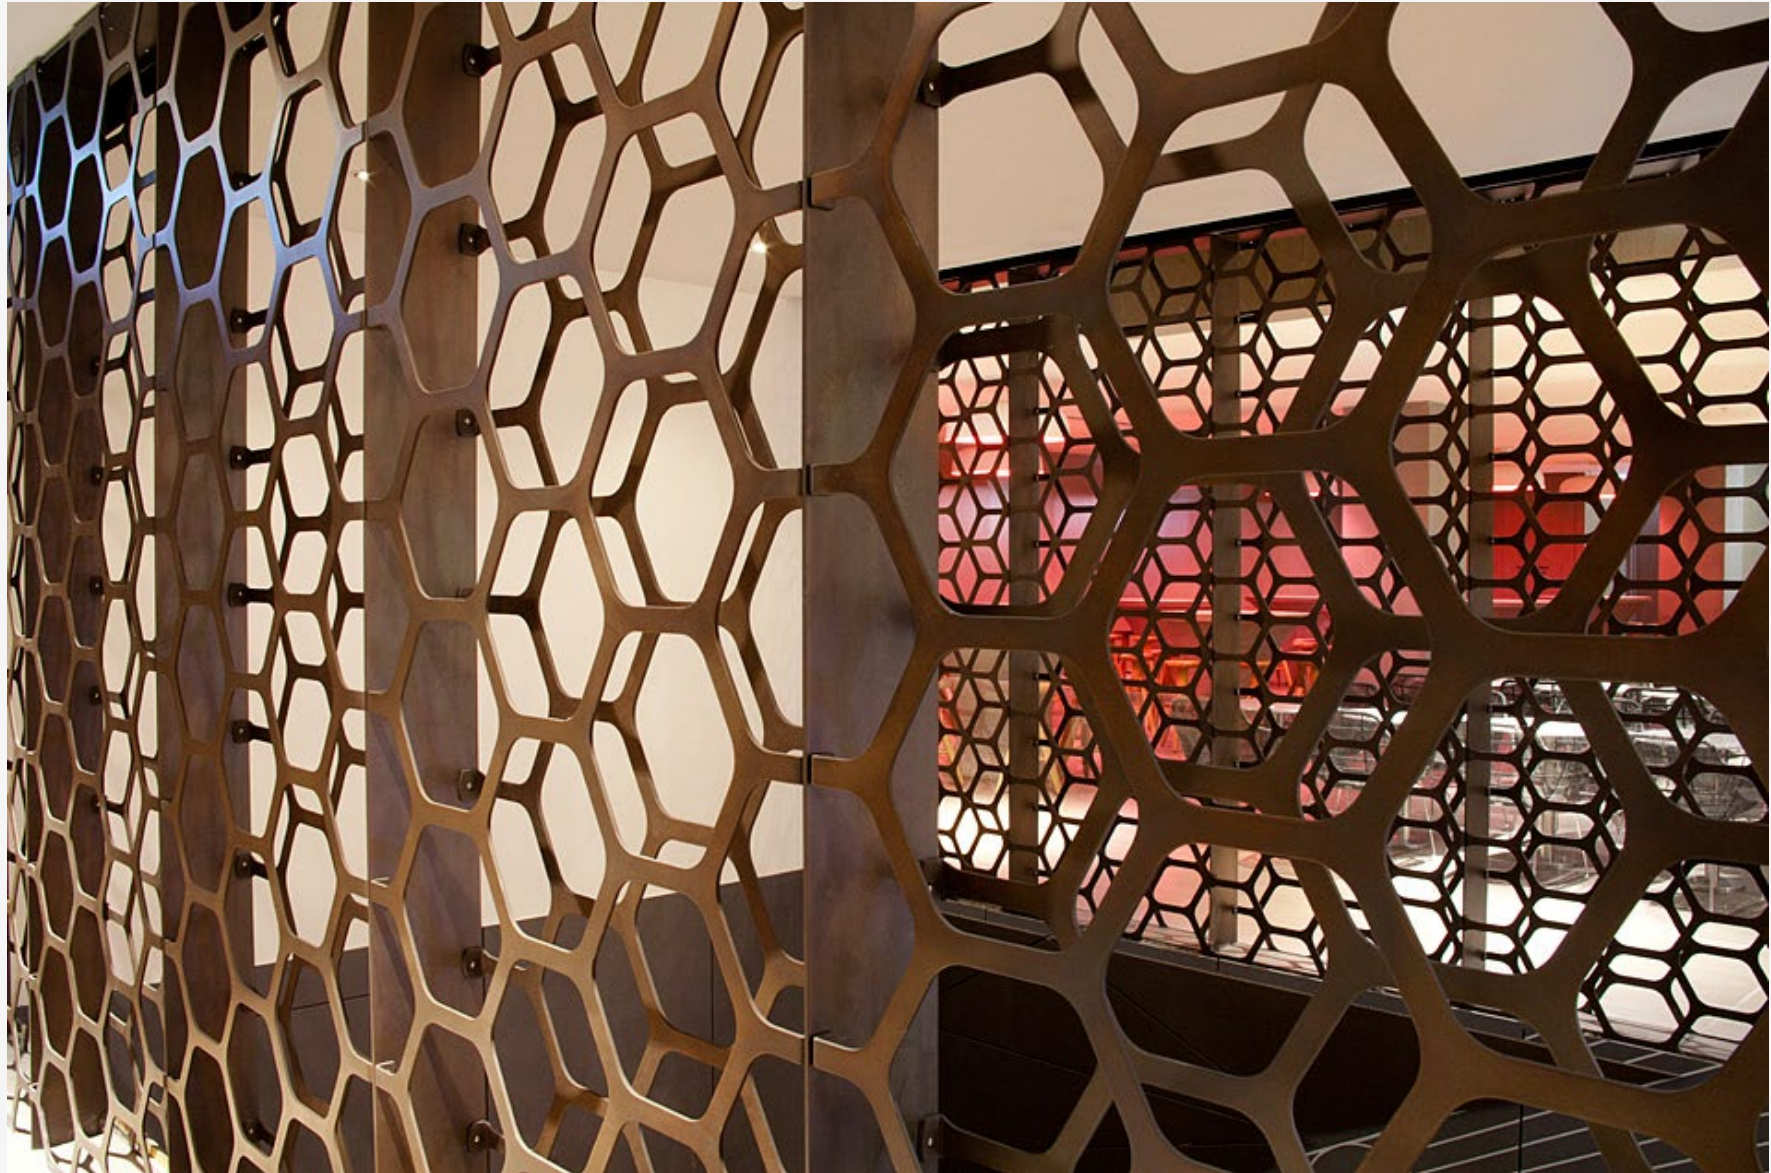

Melbourne Central

Woven Screen

DesignEX 2010

DesignEX 2010

DesignEX 2008

DesignEX 2008

exhibitions	flooring	balustrades	garden art	signage	screens	kitchens	sculpture	counters	feature walls	garage doors	doors	facades
Eb	Fl	Bl	Ga	Sg	Sn	Kt	Sc	Cn	Fw	Gd	Do	Fc