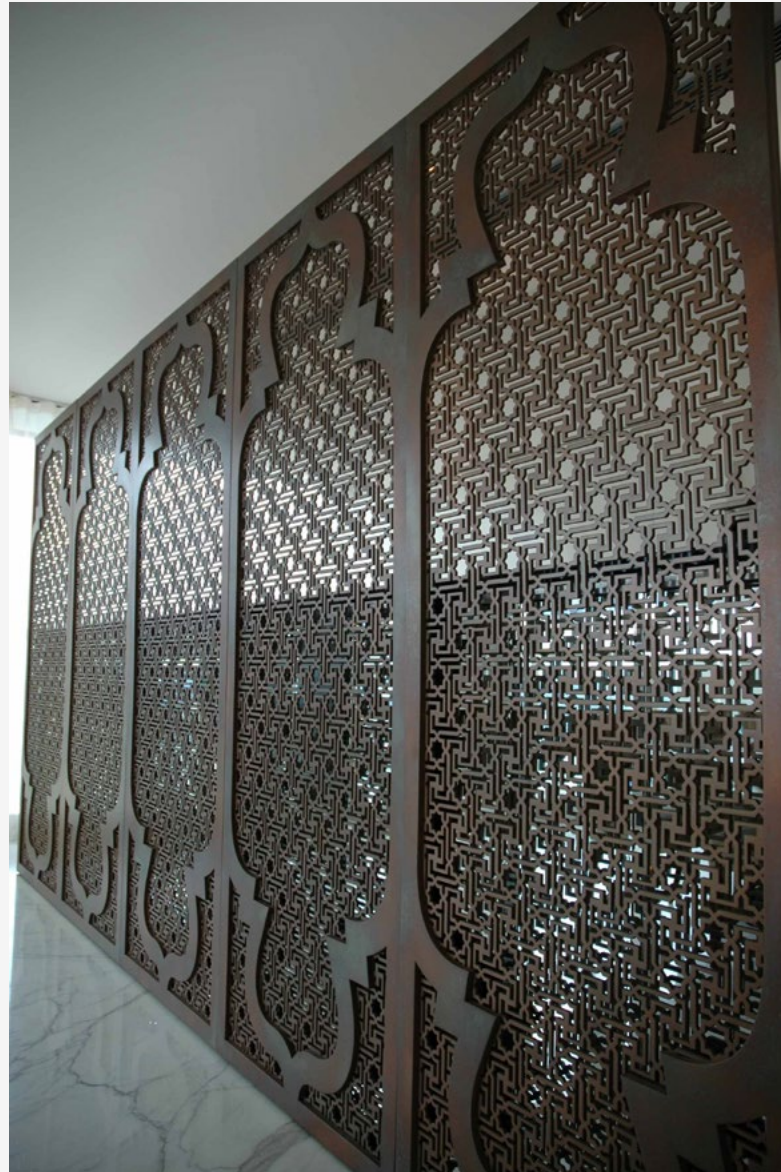

Bl

Ga

Sg

Sn

Kt

Sc

Axolotl

screen slideshow

Rouse Hill

Rouse Hill

Rouse Hill

Wentworth Hotel | Treasury Bronze Pearl

Graphite

The Cove

The Cove

The Cove

Moroccan Screen

Moroccan Screen

Channel 7 | Rust

Channel 7 | Rust

Their Story

Their Story

Bathrooms

Bathrooms

Melbourne Central

Woven Screen

DesignEX 2010

DesignEX 2010

DesignEX 2008

DesignEX 2008

exhibitions	flooring	balustrades	garden art	signage	screens	kitchens	sculpture	counters	feature walls	garage doors	doors	facades
Eb	Fl	Bl	Ga	Sg	Sn	Kt	Sc	Cn	Fw	Gd	Do	Fc