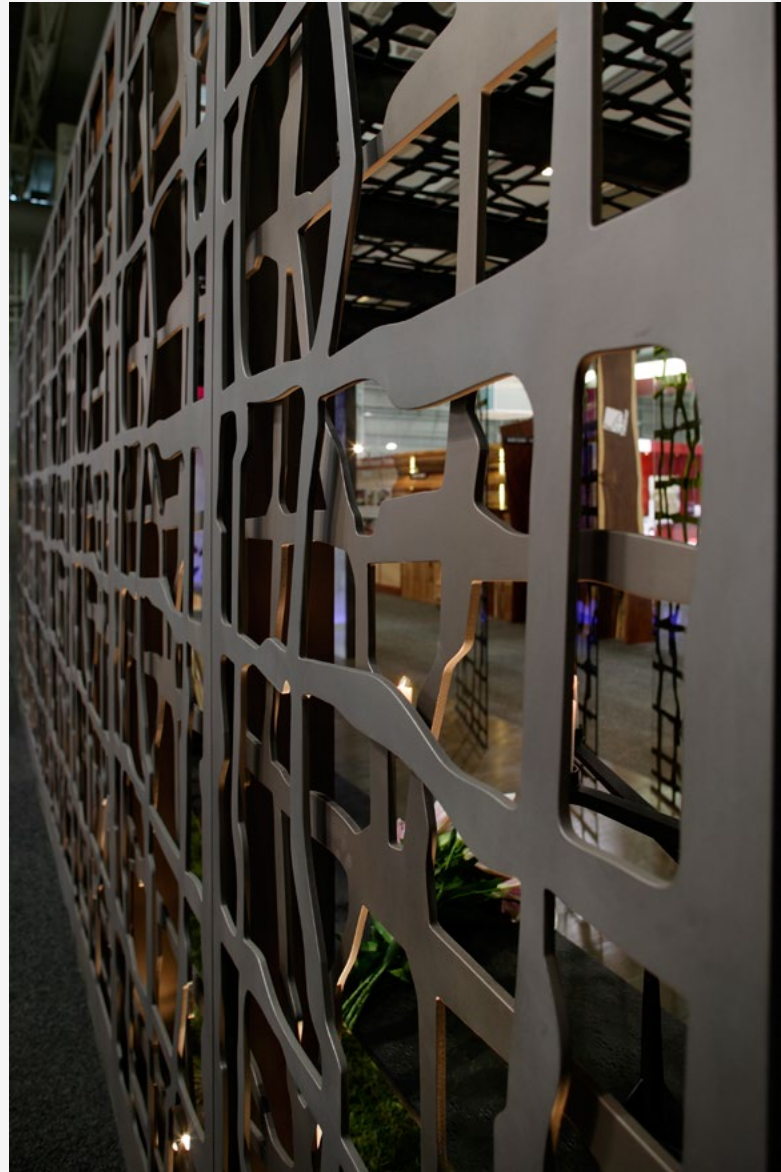

Melbourne Central

Woven Screen

DesignEX 2010

DesignEX 2010

DesignEX 2008

DesignEX 2008

exhibitions	flooring	balustrades	garden art	signage	screens	kitchens	sculpture	counters	feature walls	garage doors	doors	facades
Eb	Fl	Bl	Ga	Sg	Sn	Kt	Sc	Cn	Fw	Gd	Do	Fc