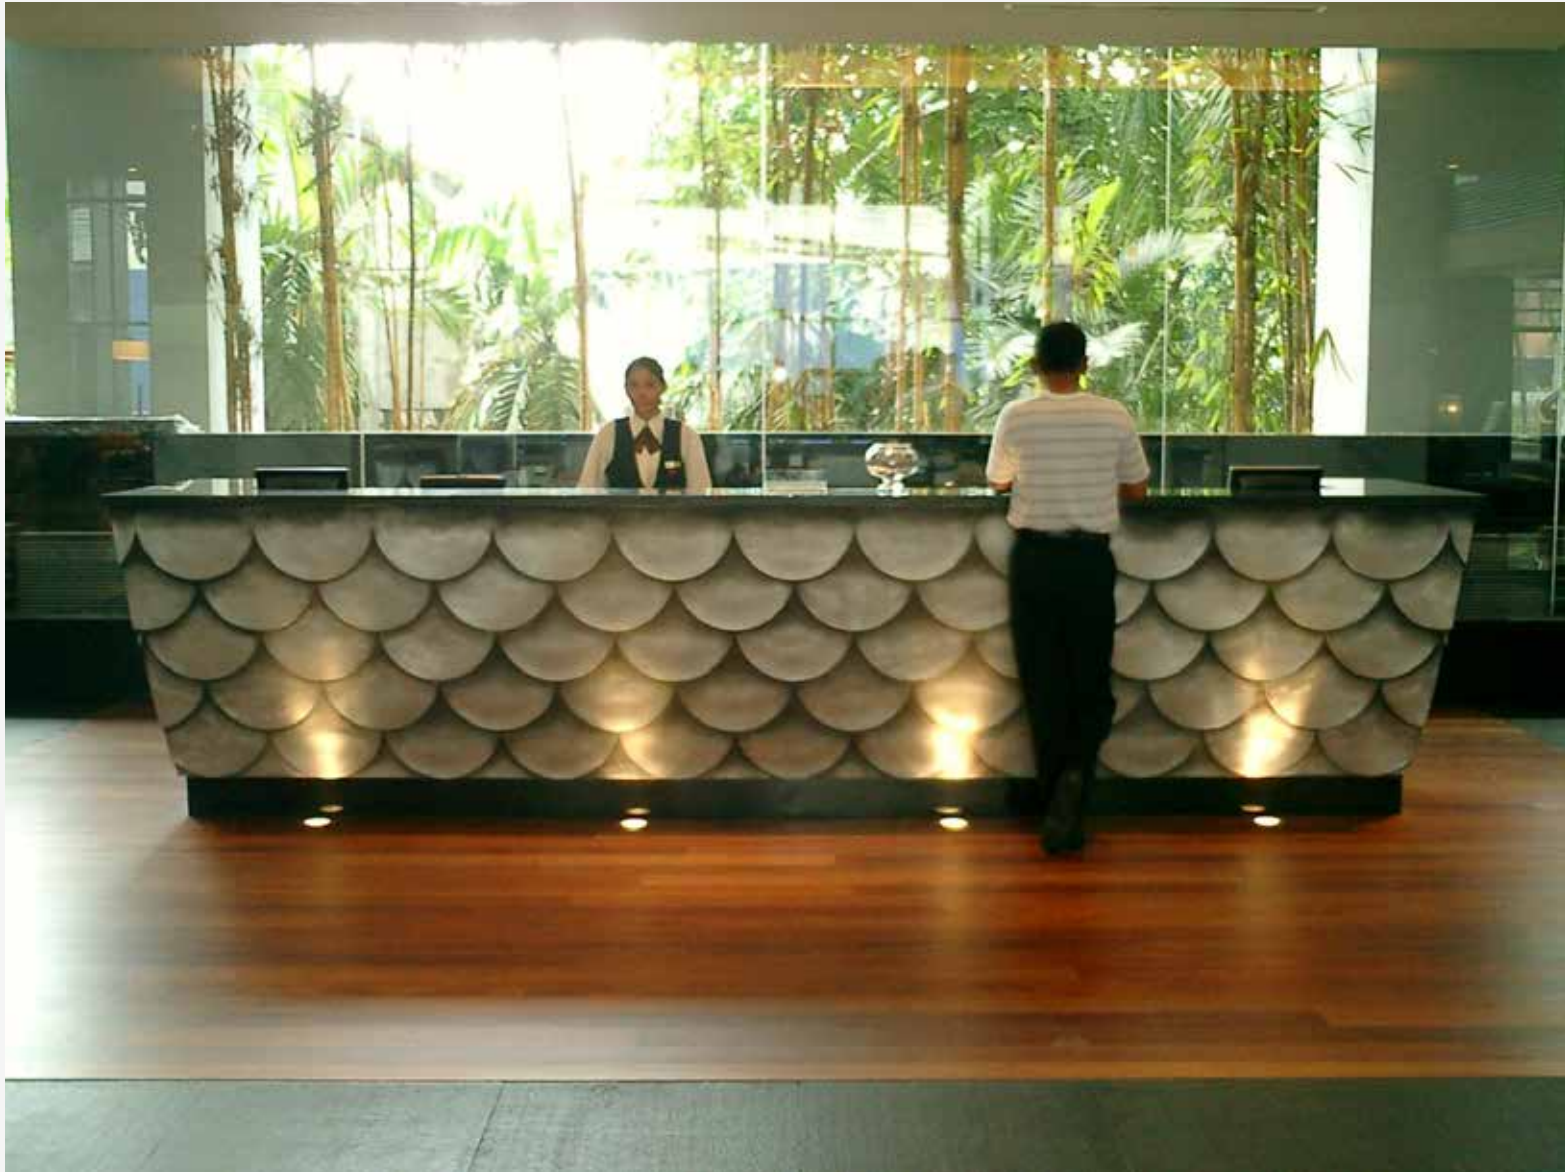

Wentworth Hotel | Bronze Florentine

Graphite

Woven Design | Copper

Bavarian Bier Cafe | Bronze Florentine | Custom 3D routed Design

Bronze Florentine

Zinc

Graphite Lustre

Aluminium Standard

Bathrooms

Shiver Carved | Treasury Bronze Pearl

Ken Done | Shale 3D routed Design

Pewter | Lunar Carved

Lindt Store | Custom Laminated Glass

Zinc Linished

Channel 7 | Orange Rust

Bronze Pearl Python