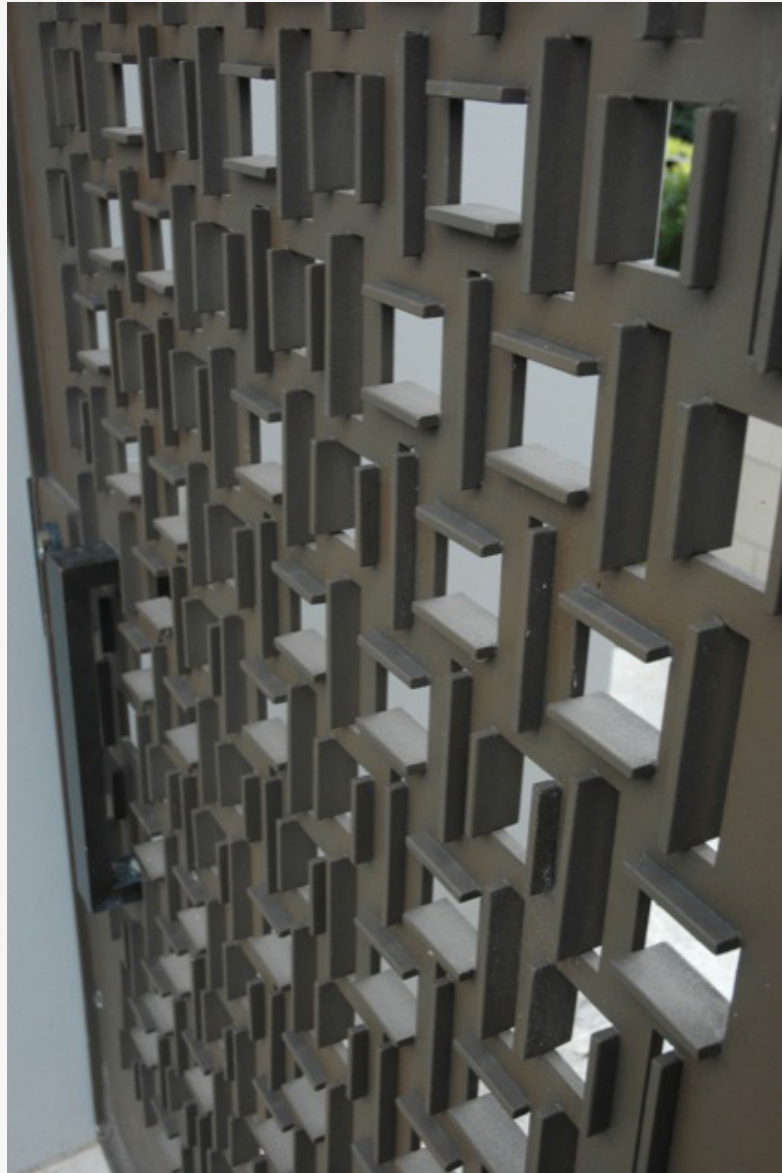

Bronze Cast